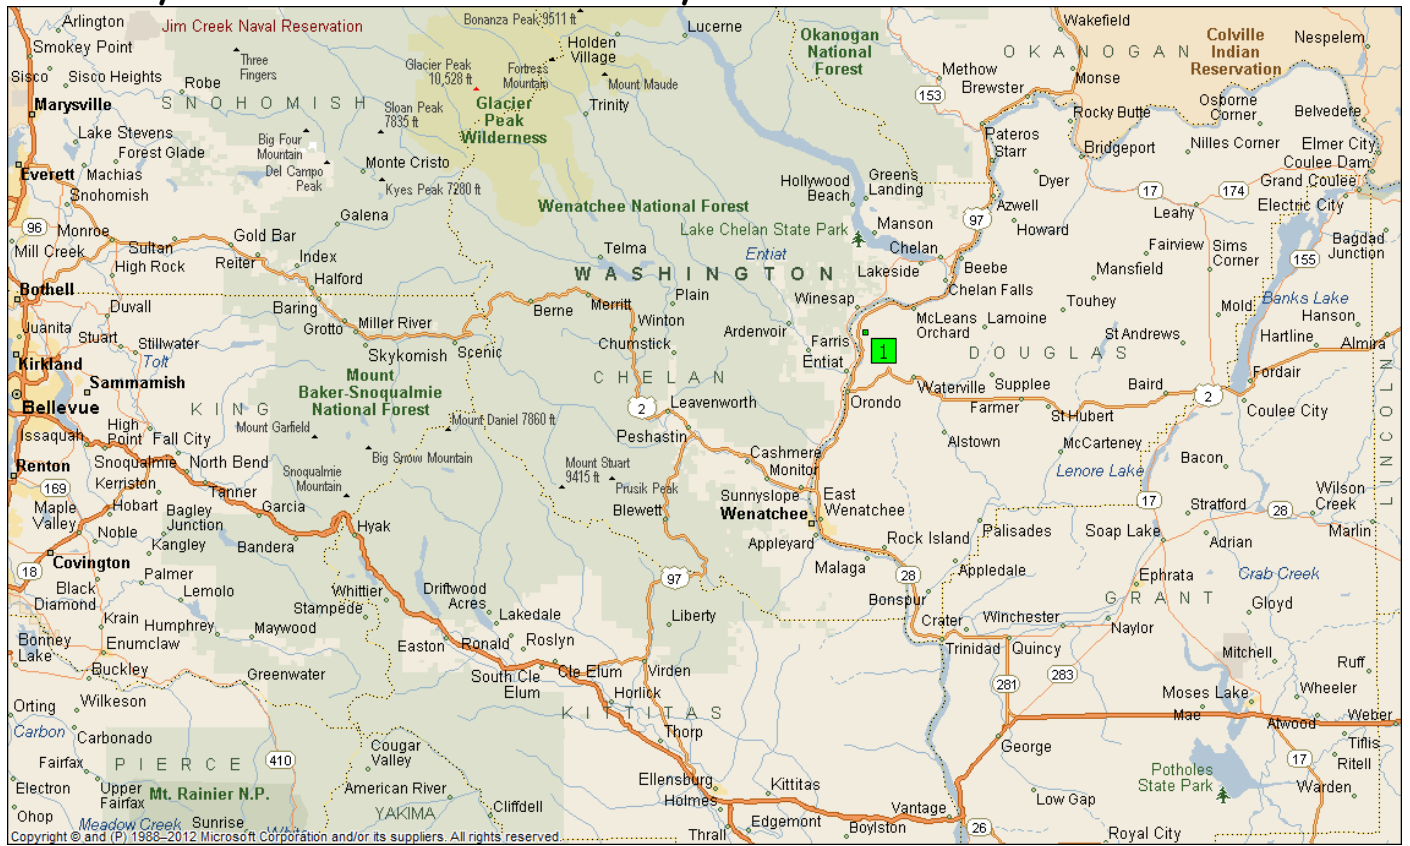

Desert Canyon Golf Resort 1201 Desert Canyon Blvd. Orondo WA 98843 509.784.1111

From Leavenworth to Desert Canyon Golf Resort

Summary: 42.4 miles (48 minutes)

Time	Mile	Instruction	For	Toward
9:00 AM	0.0	Depart Leavenworth on US-2 [Stevens Pass Greenway] (East)	18.9 mi	
9:20 AM	18.9	Keep RIGHT onto Ramp	0.4 mi	US-97 N / US-2 E / Spokane / Okanogan
9:21 AM	19.3	Bear RIGHT (East) onto US-2 [US-97]	1.8 mi	
9:23 AM	21.1	Turn LEFT to stay on US-2 [US-97]	11.9 mi	
9:35 AM	33.0	Keep LEFT onto US-97 [State Highway 97]	164 yds	
9:35 AM	33.1	Road name changes to US-2 [US-97]	0.3 mi	
9:35 AM	33.3	Keep STRAIGHT onto US-97 [State Highway 97]	7.1 mi	
9:43 AM	40.5	Turn RIGHT (East) onto Brays Landing Rd [Brays Rd NW]	0.6 mi	
9:44 AM	41.1	Keep STRAIGHT onto Brays Landing Rd [Brays Rd]	0.5 mi	
9:45 AM	41.6	Turn RIGHT (South) onto Desert Canyon Blvd	0.6 mi	
9:47 AM	42.1	Turn RIGHT to stay on Desert Canyon Blvd	0.3 mi	
9:48 AM	42.4	Arrive 1201 Desert Canyon Blvd, Orondo, WA 98843		

From Winthrop to Desert Canyon Golf Resort

Summary: 76.3 miles (1 hour, 22 minutes)

Time	Mile	Instruction	For	Toward
9:00 AM	0.0	Depart Winthrop on WA-20 [North Cascades Hwy] (South-West)	10.7 mi	
9:13 AM	10.7	Keep STRAIGHT onto WA-153 [State Route 153]	30.7 mi	
9:44 AM	41.4	Turn RIGHT (South) onto US-97 [US Highway 97]	32.9 mi	
10:17 AM	74.3	Turn LEFT (East) onto Brays Landing Rd [Brays Rd NW]	0.6 mi	
10:18 AM	74.9	Keep STRAIGHT onto Brays Landing Rd [Brays Rd]	0.5 mi	
10:19 AM	75.5	Turn RIGHT (South) onto Desert Canyon Blvd	0.6 mi	
10:21 AM	76.0	Turn RIGHT to stay on Desert Canyon Blvd	0.3 mi	
10:22 AM	76.3	Arrive 1201 Desert Canyon Blvd, Orondo, WA 98843		