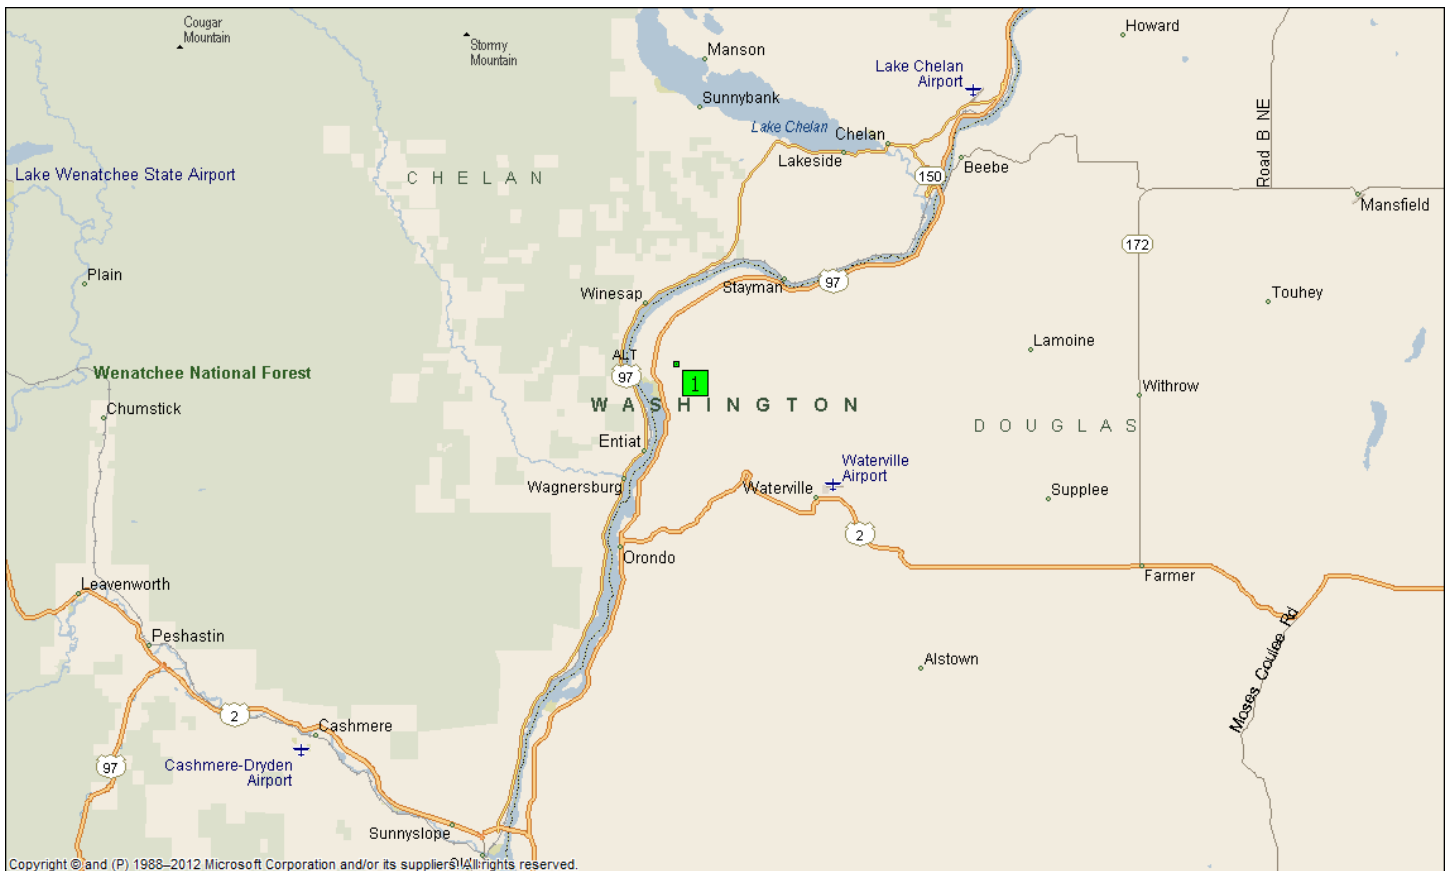

Desert Canyon Golf Resort 1201 Desert Canyon Blvd. Orondo WA 98843 509.784.1111

From Leavenworth to Desert Canyon Golf Resort

Summary: 42.4 miles (48 minutes)

Time	Mile	Instruction	For	Toward
9:00 AM	0.0	Depart Leavenworth on US-2 [Stevens Pass Greenway] (East)	18.9 mi	
9:20 AM	18.9	Keep RIGHT onto Ramp	0.4 mi	US-97 N / US-2 E / Spokane / Okanogan
9:21 AM	19.3	Bear RIGHT (East) onto US-2 [US-97]	1.8 mi	
9:23 AM	21.1	Turn LEFT to stay on US-2 [US-97]	11.9 mi	
9:35 AM	33.0	Keep LEFT onto US-97 [State Highway 97]	164 yds	
9:35 AM	33.1	Road name changes to US-2 [US-97]	0.3 mi	
9:35 AM	33.3	Keep STRAIGHT onto US-97 [State Highway 97]	7.1 mi	
9:43 AM	40.5	Turn RIGHT (East) onto Brays Landing Rd [Brays Rd NW]	0.6 mi	
9:44 AM	41.1	Keep STRAIGHT onto Brays Landing Rd [Brays Rd]	0.5 mi	
9:45 AM	41.6	Turn RIGHT (South) onto Desert Canyon Blvd	0.6 mi	
9:47 AM	42.1	Turn RIGHT to stay on Desert Canyon Blvd	0.3 mi	
9:48 AM	42.4	Arrive 1201 Desert Canyon Blvd, Orondo, WA 98843		

From Winthrop to Desert Canyon Golf Resort

Summary: 76.3 miles (1 hour, 22 minutes)

Time	Mile	Instruction	For	Toward
9:00 AM	0.0	Depart Winthrop on WA-20 [North Cascades Hwy] (South-West)	10.7 mi	
9:13 AM	10.7	Keep STRAIGHT onto WA-153 [State Route 153]	30.7 mi	
9:44 AM	41.4	Turn RIGHT (South) onto US-97 [US Highway 97]	32.9 mi	
10:17 AM	74.3	Turn LEFT (East) onto Brays Landing Rd [Brays Rd NW]	0.6 mi	
10:18 AM	74.9	Keep STRAIGHT onto Brays Landing Rd [Brays Rd]	0.5 mi	
10:19 AM	75.5	Turn RIGHT (South) onto Desert Canyon Blvd	0.6 mi	
10:21 AM	76.0	Turn RIGHT to stay on Desert Canyon Blvd	0.3 mi	
10:22 AM	76.3	Arrive 1201 Desert Canyon Blvd, Orondo, WA 98843		