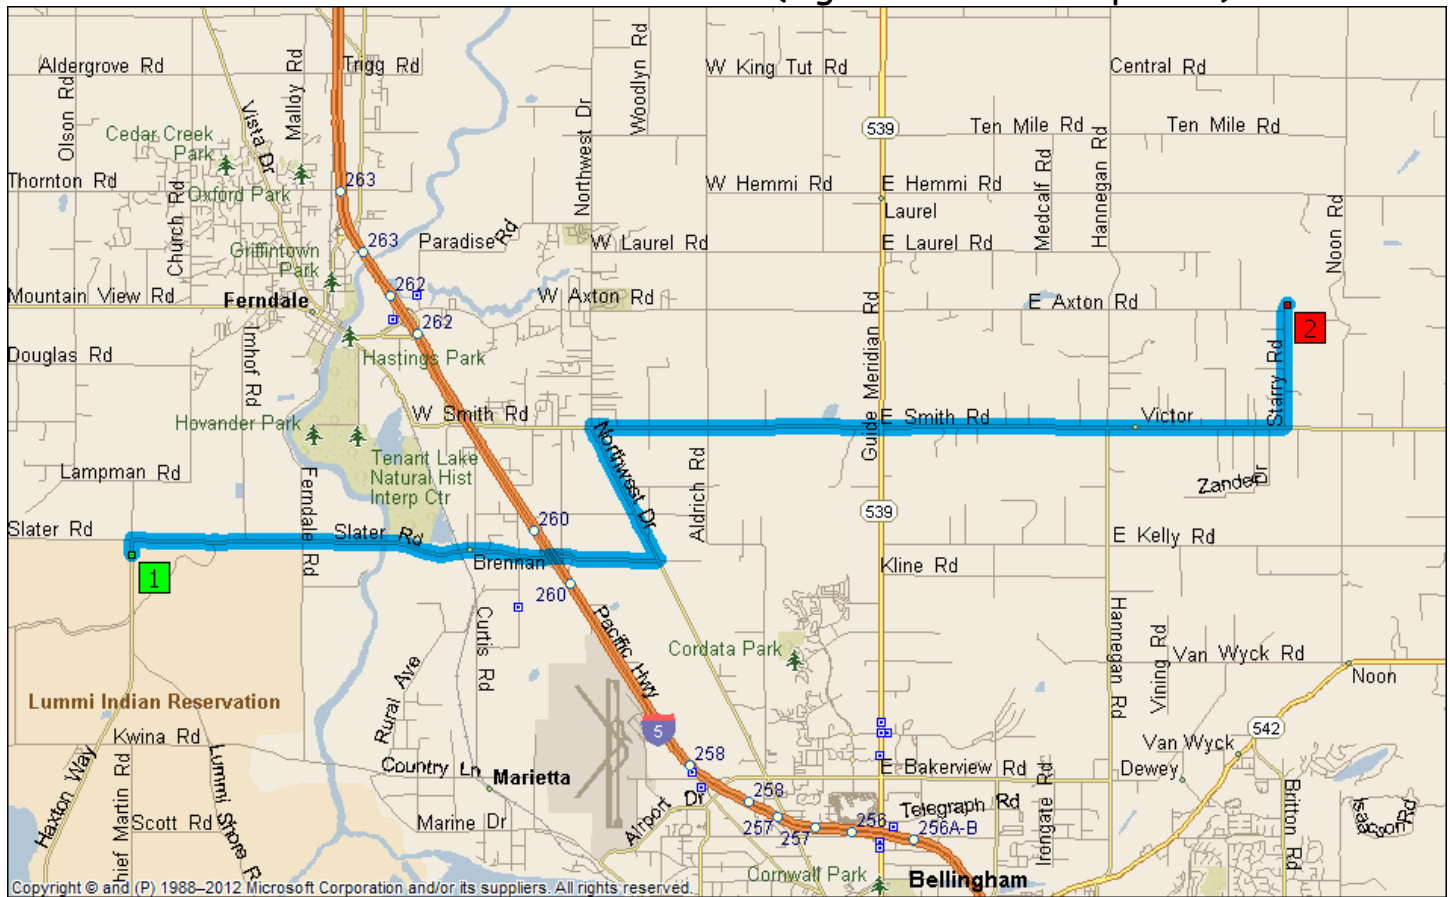

Silver Reef Casino [4876 Haxton Way, Ferndale  
 Shuksan Golf Course 1500 E Axton Road Bellingham  
 13 Miles and should take around 21 Minutes (figure 25 Minutes please)

Summary: 13.0 miles (21 minutes)

Time	Mile	Instruction	For	Toward
7:39 AM	0.0	Depart Silver Reef Casino [4876 Haxton Way, Ferndale WA 98248, United States, Tel: +(1)-360-3830777] on Haxton Way (North)	0.1 mi	
7:39 AM	0.1	Turn RIGHT (East) onto Slater Rd	4.6 mi	
7:46 AM	4.7	Turn LEFT (North) onto Northwest Dr [Northwest Rd]	1.3 mi	
7:48 AM	6.0	Turn RIGHT (East) onto (W) Smith Rd	6.0 mi	
7:57 AM	11.9	Turn LEFT (North) onto Starry Rd	1.0 mi	
7:59 AM	13.0	Bear RIGHT (North) onto Local road(s)	120 yds	
8:00 AM	13.0	Arrive Shuksan Golf Club [Bellingham WA 98226, United States, Tel: +(1)-360-3988888]		

### SUMMARY

Driving distance: 13.0 miles  
 Trip duration: 21 minutes  
 Driving time: 21 minutes