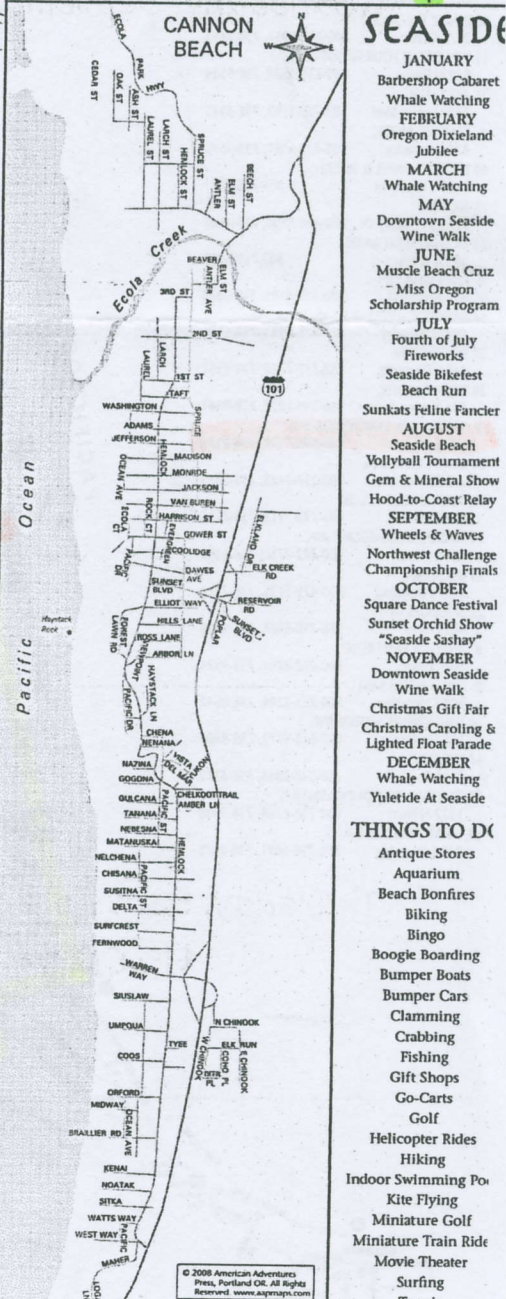

(money to be paid on Tuesday night...approx \$17.50pp)

Thursday, September 17

10:00 Scramble. Seaside Golf Course

There is a snack bar/lunch at the clubhouse

- 3 (see yellow highlight #3 on enclosed map)

*Some of you may elect to stay at Gearhart and chose not to return for the 45-minute refresher at the Sand 'N Sea at 5:00.

SEASIDE

- JANUARY**
Barbershop Cabaret
- FEBRUARY**
Whale Watching
Oregon Dixieland Jubilee
- MARCH**
Whale Watching
- MAY**
Downtown Seaside Wine Walk
- JUNE**
Muscle Beach Cruz
Miss Oregon Scholarship Program
- JULY**
Fourth of July Fireworks
Seaside Bikefest
Beach Run
- AUGUST**
Seaside Beach Volleyball Tournament
Gem & Mineral Show
Hood-to-Coast Relay
- SEPTEMBER**
Wheels & Waves
Northwest Challenge Championship Finals
- OCTOBER**
Square Dance Festival
Sunset Orchid Show
"Seaside Sashay"
- NOVEMBER**
Downtown Seaside Wine Walk
Christmas Gift Fair
Christmas Carolling & Lighted Float Parade
- DECEMBER**
Whale Watching
Yuletide At Seaside