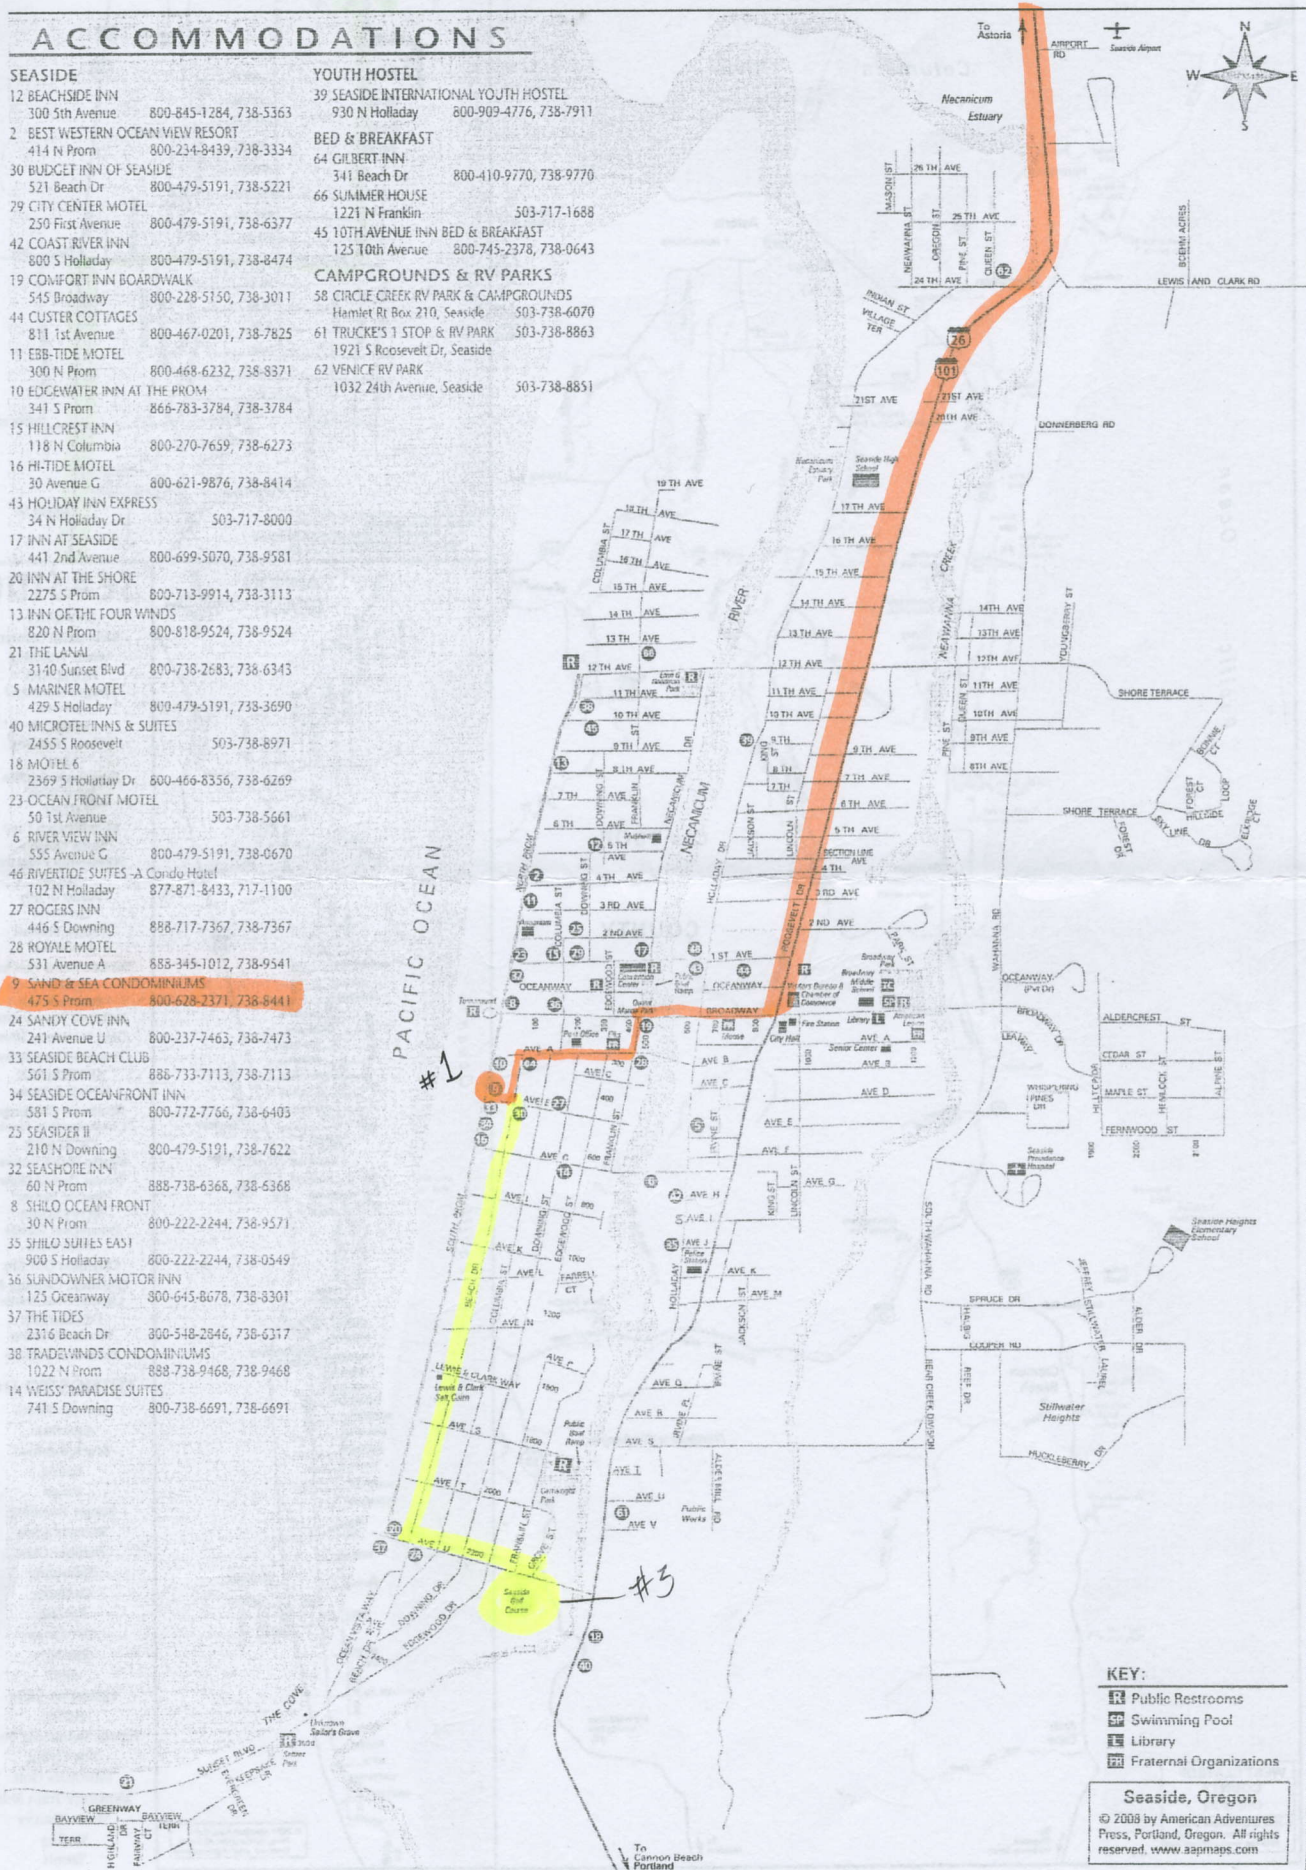

1. **YOUTH HOSTEL**
2. 39 SEASIDE INTERNATIONAL YOUTH HOSTEL
     930 N Holladay 800-909-4776, 738-7911
3. **BED & BREAKFAST**
4. 64 GILBERT INN
     341 Beach Dr 800-410-9770, 738-9770
   - 66 SUMMER HOUSE
     1221 N Franklin 503-717-1688
   - 45 10TH AVENUE INN BED & BREAKFAST
     125 10th Avenue 800-745-2378, 738-0643
5. **CAMPGROUNDS & RV PARKS**
6. 58 CIRCLE CREEK RV PARK & CAMPGROUNDS
     Hamlet Rt Box 210, Seaside 503-738-6070
   - 61 TRUCKE'S 1 STOP & RV PARK
     1921 S Roosevelt Dr, Seaside 503-738-8863
   - 62 VENICE RV PARK
     1032 24th Avenue, Seaside 503-738-8851

- 1 Sand 'n' Sea Condos
- 2 See reverse
- 3 Seaside Golf Course

KEY:

- Public Restrooms
- Swimming Pool
- Library
- Fraternal Organizations

Seaside, Oregon
© 2008 by American Adventures Press, Portland, Oregon. All rights reserved. www.aapmaps.com