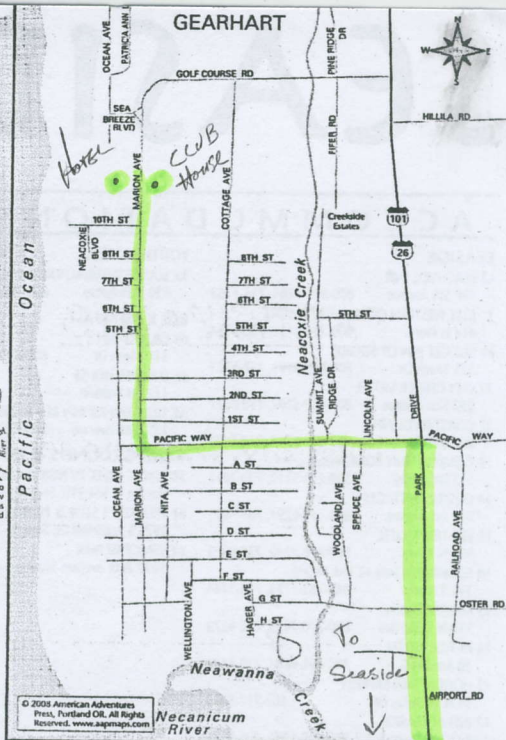

SEASIDE

- **JANUARY**
  Barbershop Cabaret
- **FEBRUARY**
  Whale Watching
  Oregon Dixieland Jubilee
- **MARCH**
  Whale Watching
- **MAY**
  Downtown Seaside Wine Walk
- **JUNE**
  Muscle Beach Cruz
  Miss Oregon Scholarship Program
- **JULY**
  Fourth of July Fireworks
  Seaside Bikefest
  Beach Run
- **AUGUST**
  Seaside Beach Volleyball Tournament
  Gem & Mineral Show
  Hood-to-Coast Relay
- **SEPTEMBER**
  Wheels & Waves
  Northwest Challenge Championship Finals
- **OCTOBER**
  Square Dance Festival
  Sunset Orchid Show
  "Seaside Sashay"
- **NOVEMBER**
  Downtown Seaside Wine Walk
  Christmas Gift Fair
  Christmas Carolling & Lighted Float Parade
- **DECEMBER**
  Whale Watching
  Yuletide At Seaside